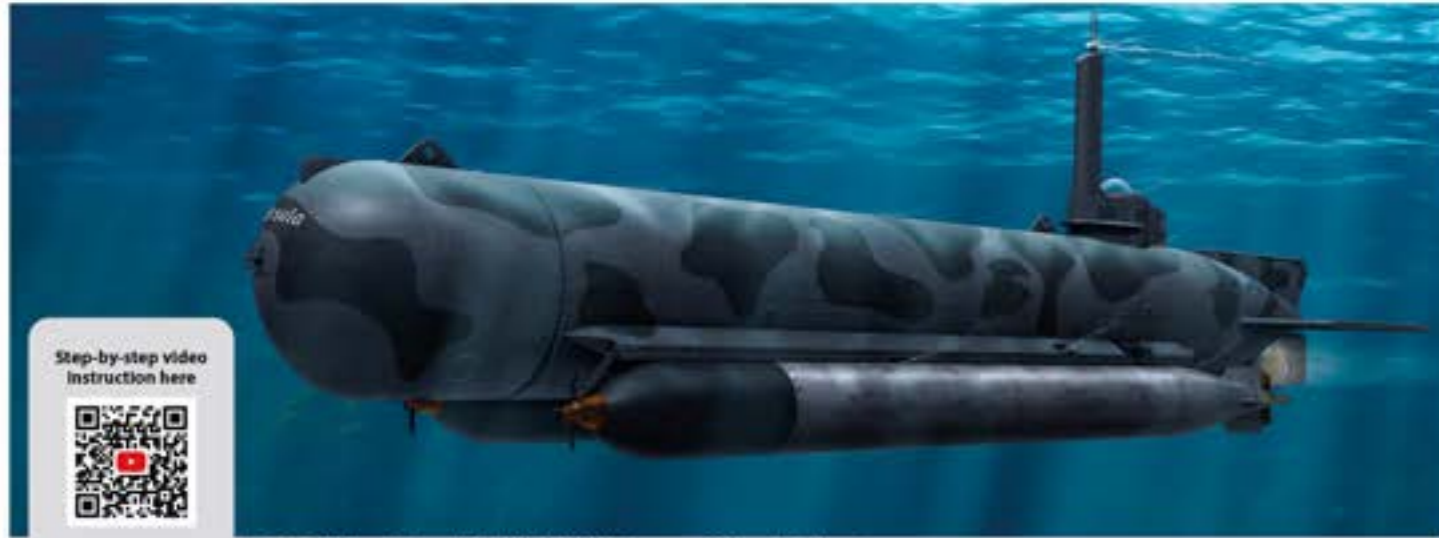

5.019 U-Boat Type 'Molch', WWII German Midget Submarine