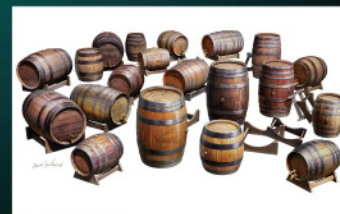

49012 FIELD WORKSHOP