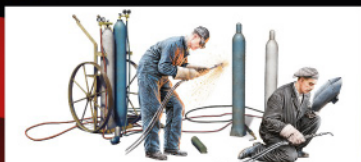

38036 PIGEONS