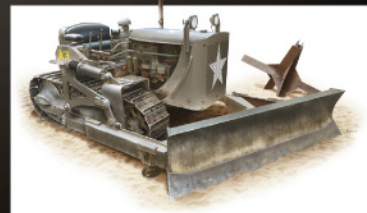

35189 Kfz.70 & 7.62 cm F.K. 39 (R)