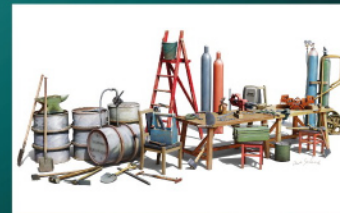

49002 GERMAN FUEL DRUMS 200L

49009 MODERN OIL DRUMS (200L)

49010 PLASTIC BARRELS & CANS

49003 ALLIED JERRY CANS WW2

49004 GERMAN JERRY CANS WW2

49011 GARAGE WORKSHOP

49012 FIELD WORKSHOP

49005 SCAFFOLDINGS