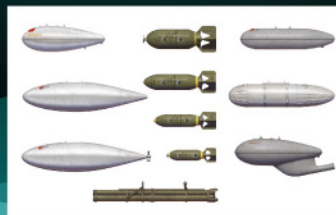

49013 TOOL SET

49015 U.S. FUEL DROP TANKS & BOMBS