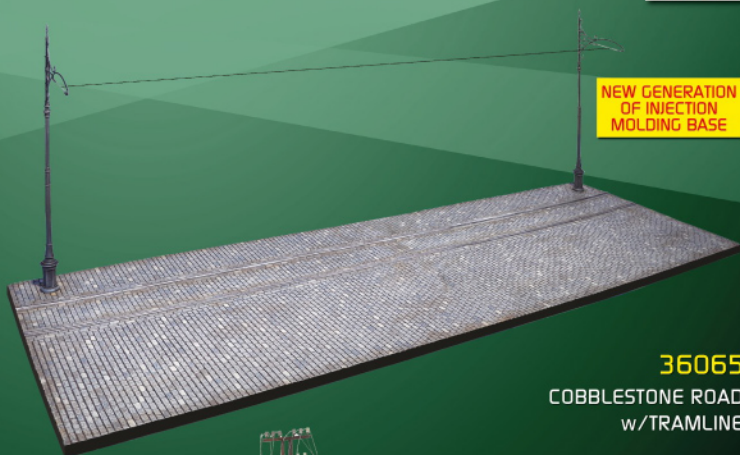

**NEW GENERATION
OF INJECTION
MOLDING BASE**