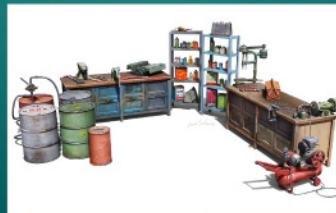

49002 GERMAN FUEL DRUMS 200L

49009 MODERN OIL DRUMS (200L)

49010 PLASTIC BARRELS & CANS

49003 ALLIED JERRY CANS WW2

49004 GERMAN JERRY CANS WW2

49011 GARAGE WORKSHOP

49012 FIELD WORKSHOP

49005 SCAFFOLDINGS