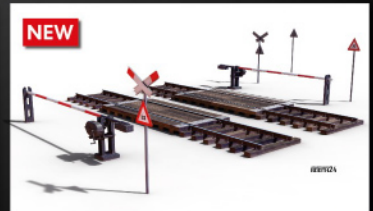

35666

RAILWAY CROSSING