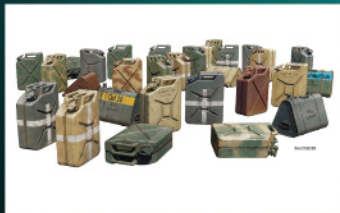

49002 GERMAN FUEL DRUMS 200L

49009 MODERN OIL DRUMS (200L)

49010 PLASTIC BARRELS & CANS

49003 ALLIED JERRY CANS WW2

49004 GERMAN JERRY CANS WW2

49011 GARAGE WORKSHOP

49012 FIELD WORKSHOP

49005 SCAFFOLDINGS