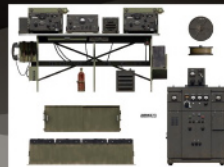

35402 7.5cm Pzgr40 AMMO BOXES WITH SHELLS SET 2