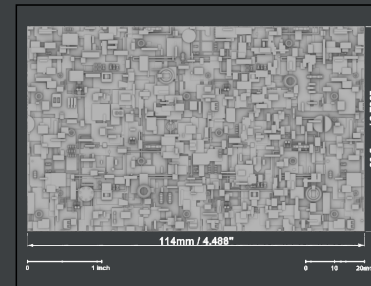

Greeble - Smooth

Resin plate for additional star ship surface

15021-N/A

N/A