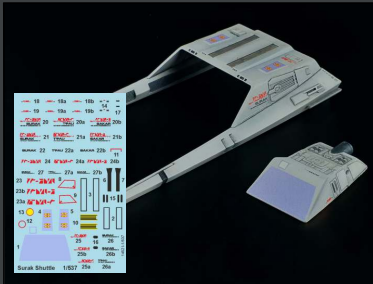

GREENSTRAWBERRY
MOST REALISTIC SCI-FI MODELS

DISCOVER OUR NEWEST PRODUCTS!

WORLDWIDE SHIPPING!

NEWSLETTER 3/2021

1/537 Miranda class - Hangar bay

12821-1/537

Resin detail set with photo etch and decals for AMT model

1/537 Surak Shuttle

14521-1/537

Resin model with decals

1/537 Shuttles - late types

14621-1/537

Resin models with decals

Follow Us!

facebook.com/greenstrawberry1
 instagram.com/greenstrawberry1