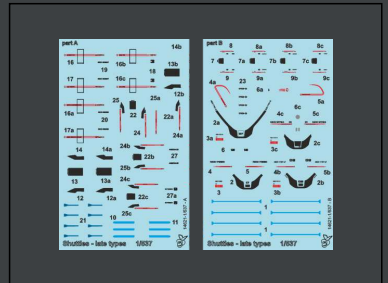

GREENSTRAWBERRY
MOST REALISTIC SCI-FI MODELS

DISCOVER OUR NEWEST PRODUCTS!

WORLDWIDE SHIPPING!

NEWSLETTER 3/2021

1/537 Miranda class - Hangar bay

12821-1/537

Resin detail set with photo etch and decals for AMT model

1/537 Surak Shuttle

14521-1/537

Resin model with decals

1/537 Shuttles - late types

14621-1/537

Resin models with decals

Follow Us!

facebook.com/greenstrawberry1
 instagram.com/greenstrawberry1