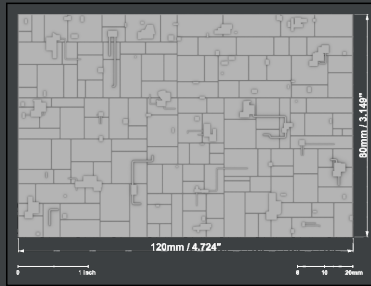

WORLDWIDE SHIPPING!

NEWSLETTER 3/2021

N/A

Greeble - Plating

Resin plate for additional star ship surface

14921-N/A

N/A

Greeble - Smooth