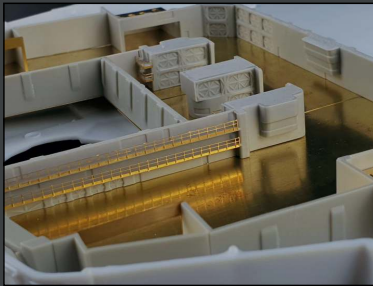

GREENSTRAWBERRY
MOST REALISTIC SCI-FI MODELS

DISCOVER OUR NEWEST PRODUCTS!

WORLDWIDE SHIPPING!

NEWSLETTER 3/2021

1/537 Miranda class - Hangar bay

12821-1/537

Resin detail set with photo etch and decals for AMT model

1/537 Surak Shuttle

14521-1/537

Resin model with decals

1/537 Shuttles - late types

14621-1/537

Resin models with decals

Follow Us!

facebook.com/greenstrawberry1
 instagram.com/greenstrawberry1